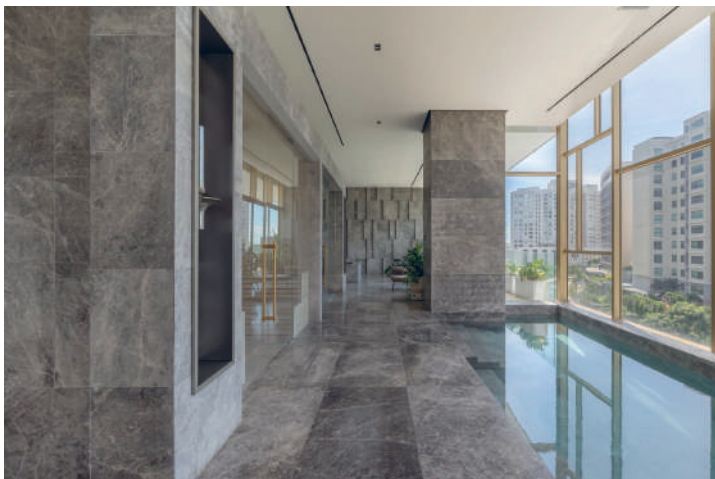

SANTA MARÍA GOLF & COUNTRY CLUB

LA MAISON

by **FENDI CASA**

La Maison by Fendi Casa is located in the most prestigious residential area of Panama, surrounded by a spectacular 18-hole golf course designed by Jack Nicklaus Design.

With interiors crafted under the guidance and support of the renowned Italian brand Fendi CASA, La Maison is a luxury tower project featuring spacious apartments that offer a unique and sophisticated lifestyle.

Apartments of 355m² | 397m² | 437m² | Starting from USD\$1,532.550

An amazing place

- 61-story tower
- 97 residential units
- 5 levels of parking
- 3 levels of amenities
- 5 high-speed elevators
- Floor-to-ceiling windows
- 360° views of the sea and city
- Spacious balconies and terraces
- Italian kitchen with Fendi design